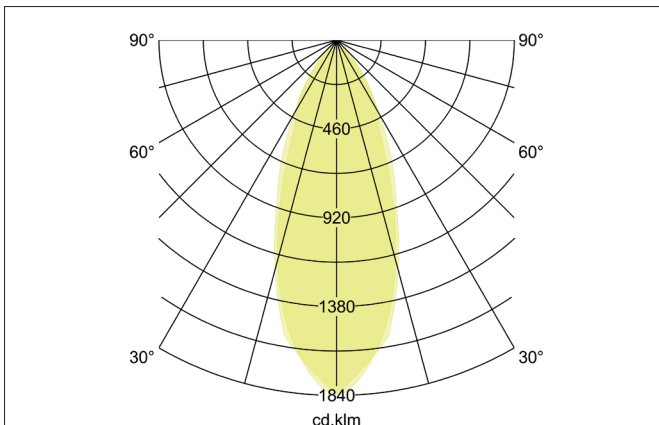

TIRREL-R LED recessed spot set, DALI dimmable, incl. connection**box**

Article no. 41443643

Light.
For Generations.**Tender**

LED recessed spot set, DALI dimmable, incl. connection box, Round. Toolless ceiling installation by installation springs. Ceiling cut-out Ø 68 mm, Installation depth 50 mm, Outer diameter 82 mm, Weight 0,277 kg, Reflector silver with rotationssymmetrical, deep, wide distributed light intensity. optimal light distribution due to a glass transparent cover. Luminous flux 680 lm, Power 1 x 6 W, Light colour warm white, Correlated color temperature (CCT) 3.000 K, Colour rendering index CRI > 80, Housing material: Aluminium / Glass / Plastic, Colour: Titanium, Permissible ambient temperature (ta): -20 °C - +25 °C, Protection class (EN 61140): II, Degree of protection (DIN EN 60529): IP20, .With electronic driver, DALI-2 dimmable.

Product Benefits

- LED recessed spotlight in round design made of solid aluminum with LED module 6 W (3.000 K) and dimmable DALI converter WITHOUT glow-in-the-dark effect.
- Ceiling cut-out 68 mm, diameter 82 mm, installation depth 50 mm, IP20.
- Swivel range 25°.
- Large color variation. Without visible snap ring.
- Classic, formally restrained design.
- In the same optics also in GX5.3 or GU10 version and as a dimmable Set phase section or DALI and as a loudspeaker version.
- In addition, in the same surface structure and in the same color also available in square version.

Lighting technology	
Colour temperature	3.000 K
Light output	Direct
Luminous flux	680 lm
System efficiency	113 lm/W
Colour rendering	CRI > 80
Reflector	High-gloss
Reflektorfarbe	silver
Beam angle	38°
Light sharing	Symmetric
Adjustable color temperature	No