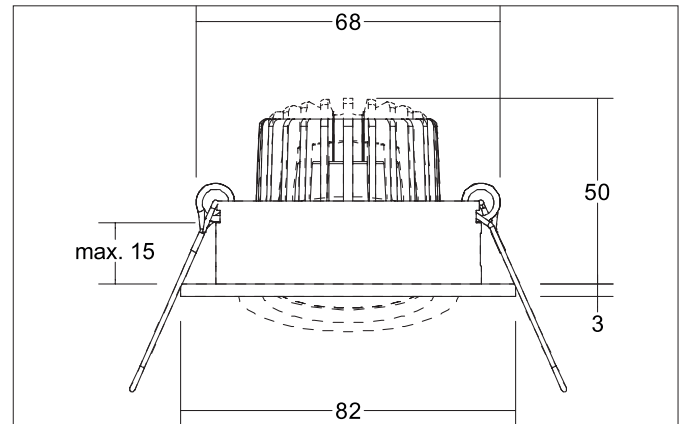

TIRREL-R LED recessed spot set, DALI dimmable, incl. connection**box**

Article no. 41443643

Light.
For Generations.**Tender**

LED recessed spot set, DALI dimmable, incl. connection box, Round. Toolless ceiling installation by installation springs. Ceiling cut-out Ø 68 mm, Installation depth 50 mm, Outer diameter 82 mm, Weight 0,277 kg, Reflector silver with rotationssymmetrical, deep, wide distributed light intensity. optimal light distribution due to a glass transparent cover. Luminous flux 680 lm, Power 1 x 6 W, Light colour warm white, Correlated color temperature (CCT) 3.000 K, Colour rendering index CRI > 80, Housing material: Aluminium / Glass / Plastic, Colour: Titanium, Permissible ambient temperature (ta): -20 °C - +25 °C, Protection class (EN 61140): II, Degree of protection (DIN EN 60529): IP20, .With electronic driver, DALI-2 dimmable.

Product Benefits

- LED recessed spotlight in round design made of solid aluminum with LED module 6 W (3.000 K) and dimmable DALI converter WITHOUT glow-in-the-dark effect.
- Ceiling cut-out 68 mm, diameter 82 mm, installation depth 50 mm, IP20.
- Swivel range 25°.
- Large color variation. Without visible snap ring.
- Classic, formally restrained design.
- In the same optics also in GX5.3 or GU10 version and as a dimmable Set phase section or DALI and as a loudspeaker version.
- In addition, in the same surface structure and in the same color also available in square version.

TIRREL-R LED recessed spot set, DALI dimmable, incl. connection**box**

Article no. 41443643

Light.
For Generations.

Article data	
Article no.	41443643
GTIN	4251433949169
Series name	TIRREL-R
Short description	LED recessed spot set, DALI dimmable, incl. connection box
Material	Aluminium / Glass / Plastic
Colour	Titanium
Type of surface	Matt
Shape	Round
Outer diameter	82 mm
Built-in diameter	68 mm
Installation depth	50 mm
Hight	3 mm
Scope of delivery	Incl. 5-pole connection box
Weight	0.277 kg